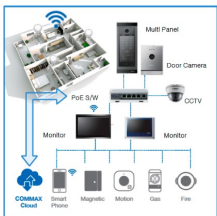

CIOT-H8L2

COMMAX
Smart Home & Security

COMMAX

SWITCH POE DE 8 PUERTOS CONEXIÓN A DISPOSITIVOS IOT

Rating: Not Rated Yet

[Ask a question about this product](#)

Manufacturer: [COMMAX](#)

Description

Funciones

- 8 Puertos 100Mbps
- 8 Puertos PoE
- 8 Interfaces LAN en cascada

Especificaciones

- Energía: 100-240V AC 50/60Hz
- Velocidad: 8CHx100Mbps
- Cableado: Desde el Switch: 100m a monitor / 100m a cámara / 100m a estación de guardia / 100m a panel de lobby

COMMAX IP HOME IoT Solution

CORE BENEFIT OF IP HOME IoT Solution

EASY INSTALLATION

DEVICE COMPATIBILITY

VARIOUS SERVICE

Reviews

There are yet no reviews for this product.