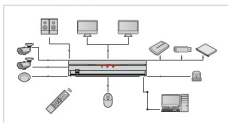

KEY FEATURES

SPECIFICATIONS

CONNECTION DIAGRAM