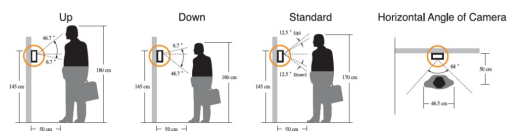

DRC-40YFD

COMMAX
SmartHome & Security

CAMARA DE PUERTA COLOR 2MP AHD APERTURA DE 2 PUERTAS RESISTENTE A EXTERIOR

Rating: Not Rated Yet

[Ask a question about this product](#)

Manufacturer: [COMMAX](#)

Description

Reviews

There are yet no reviews for this product.