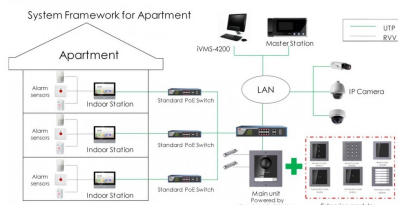

CMOS 0.3 MP

H.264

1280 x 720, 704 x 576

25 fps, 12.5 fps

TCP / IP, RTSP

Ethernet autoadaptativa 10/100/1000 Mbps

Salida de E / S: 2 salidas de encendido y apagado, 2 salidas de relé

4 entrada de encendido / apagado

2 puertos semidúplex RS-485

1 interfaz Ethernet autoadaptativa RJ-45 10/100/1000 Mbps

12 VDC

?10 W

lastico

FCC, IC, CE, C-TICK, ROHS, REACH, WEEE

10% a 90%

-10 ° C a + 55 ° C (14 ° F a 131 ° F)

436 mm x 215 mm x 67 mm (17.2 "x 8.5" x 2.6 ")