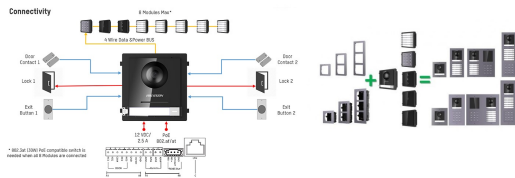

2 puertos semidúplex RS-485

1 interfaz Ethernet autoadaptativa RJ-45 10/100/1000 Mbps

12 VDC

?10 W

lastico

FCC, IC, CE, C-TICK, ROHS, REACH, WEEE

10% a 90%

-10 ° C a + 55 ° C (14 ° F a 131 ° F)

436 mm x 215 mm x 67 mm (17.2 "x 8.5" x 2.6 ")

Reviews

There are yet no reviews for this product.