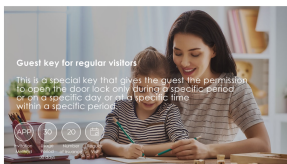

2. SMART KEY SHARING