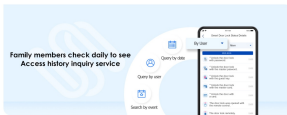

4. SMART HISTORY MANAGEMENT