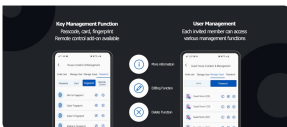

5. SMART KEY MANAGER