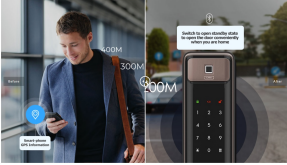

Lifestyle changes you can feel