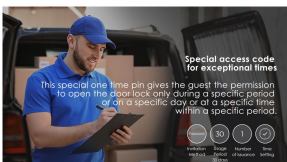

2. SMART KEY SHARING